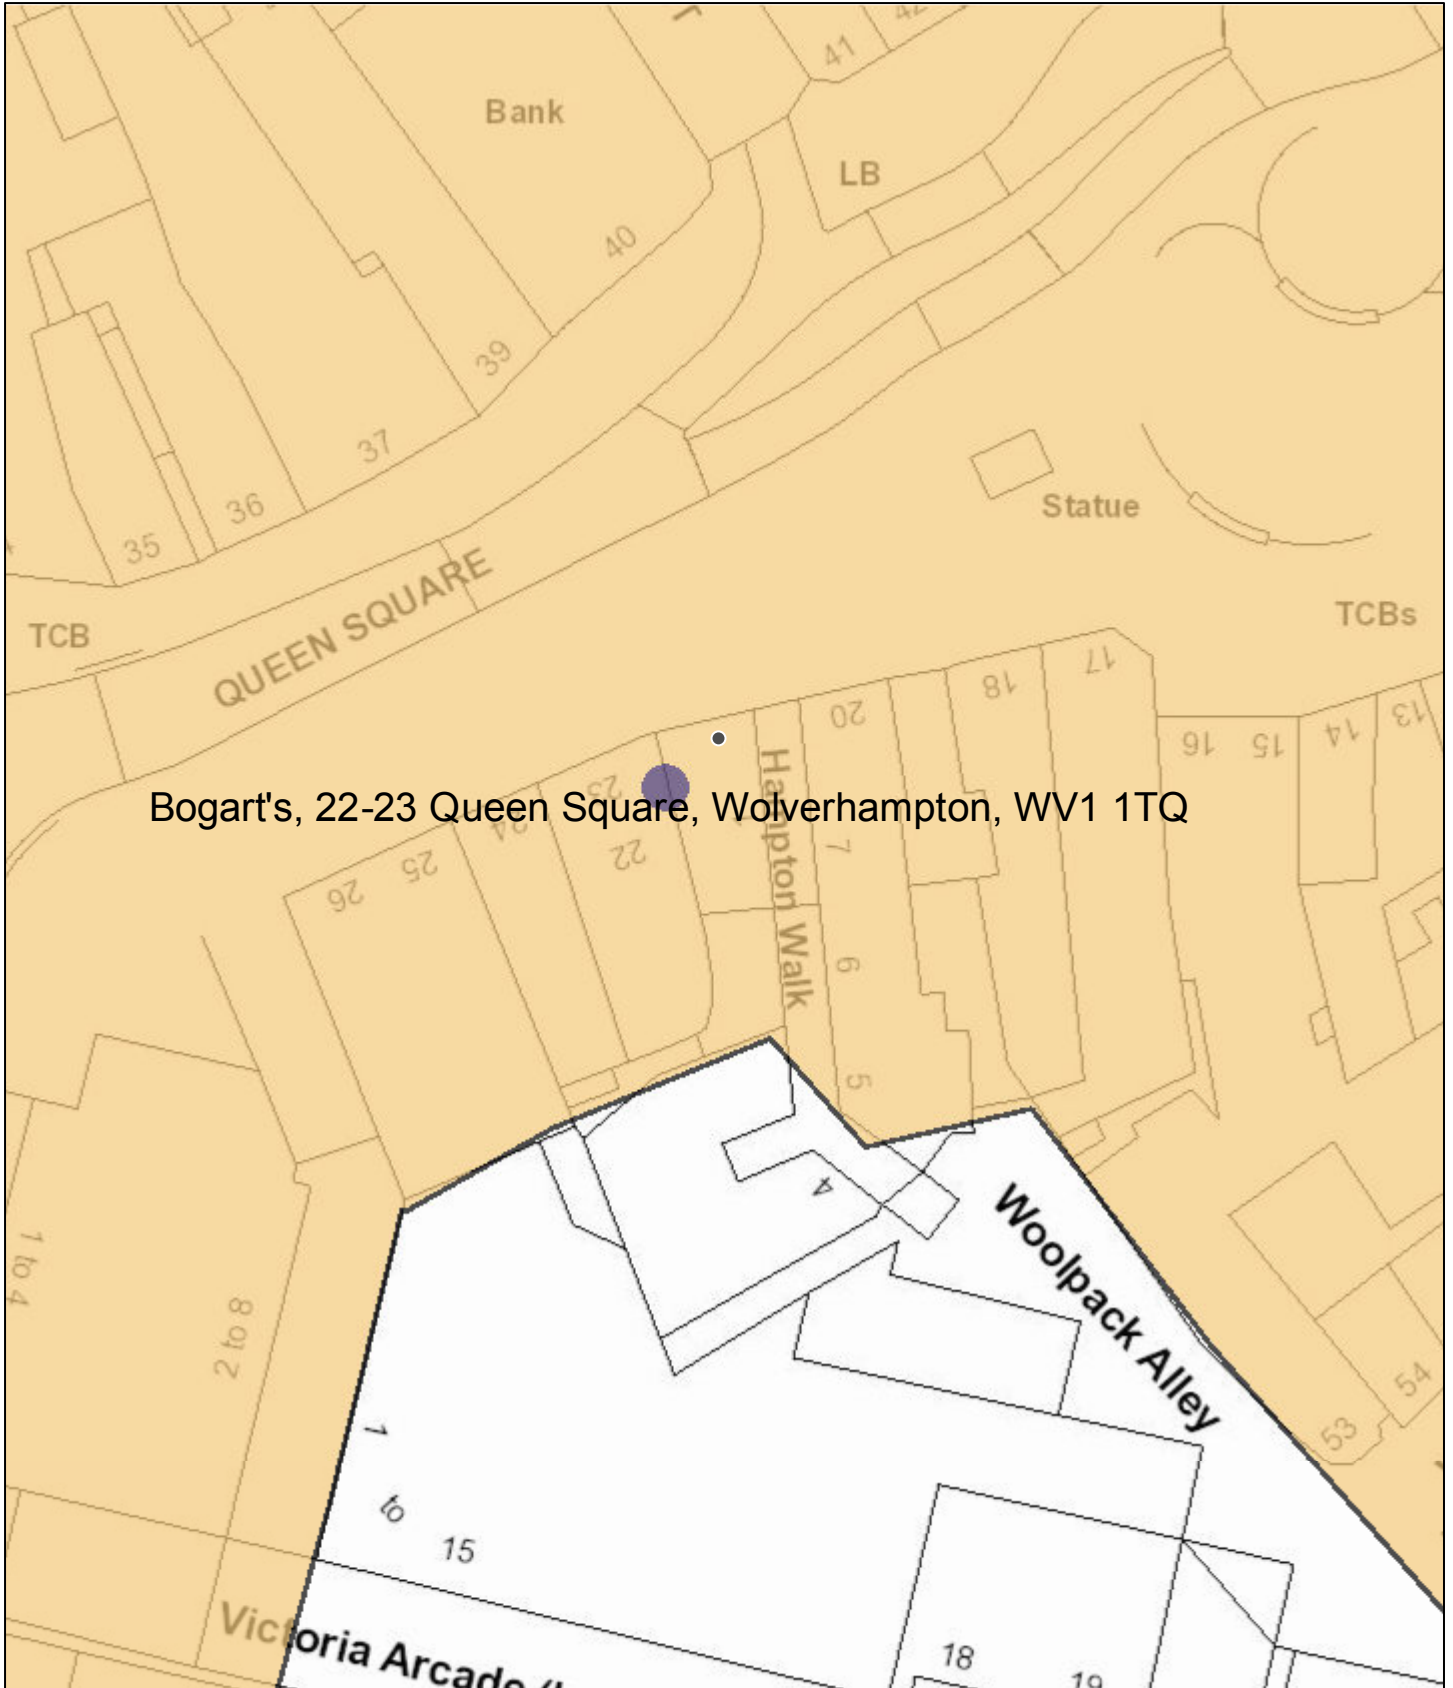

# Location Plan

Bogart's, 22-23 Queen Square, Wolverhampton, WV1 1TQ

18/05/2020 11:15:47

 Cumulative Impact Zone