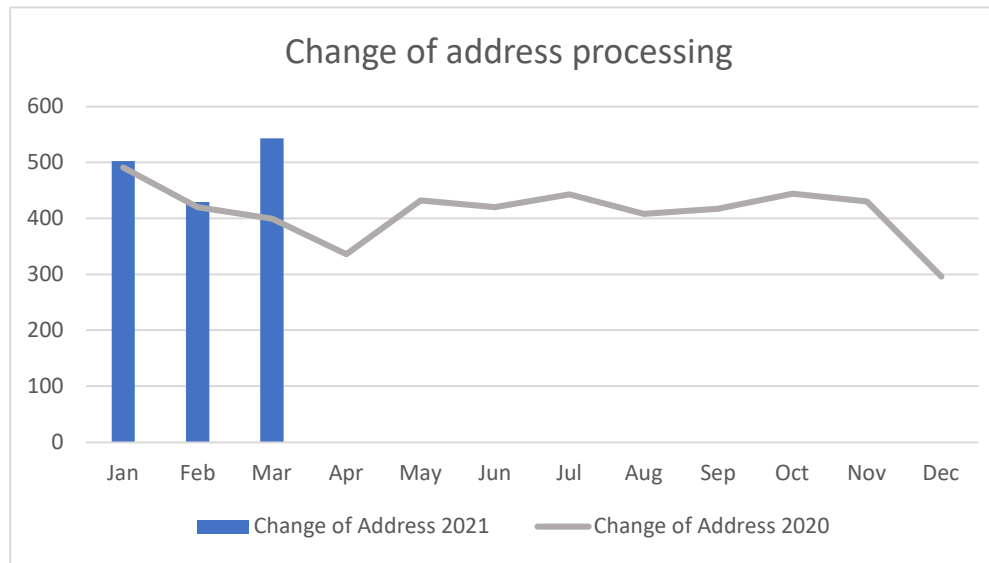

### Appendix D: Customer Services Statistics

Change of Address 2021  
Change of Address 2020

	Jan	Feb	Mar	Apr	May	Jun	Jul	Aug	Sep	Oct	Nov	Dec
Change of Address 2021	502	429	543									
Change of Address 2020	491	420	399	336	432	420	443	408	417	444	430	296