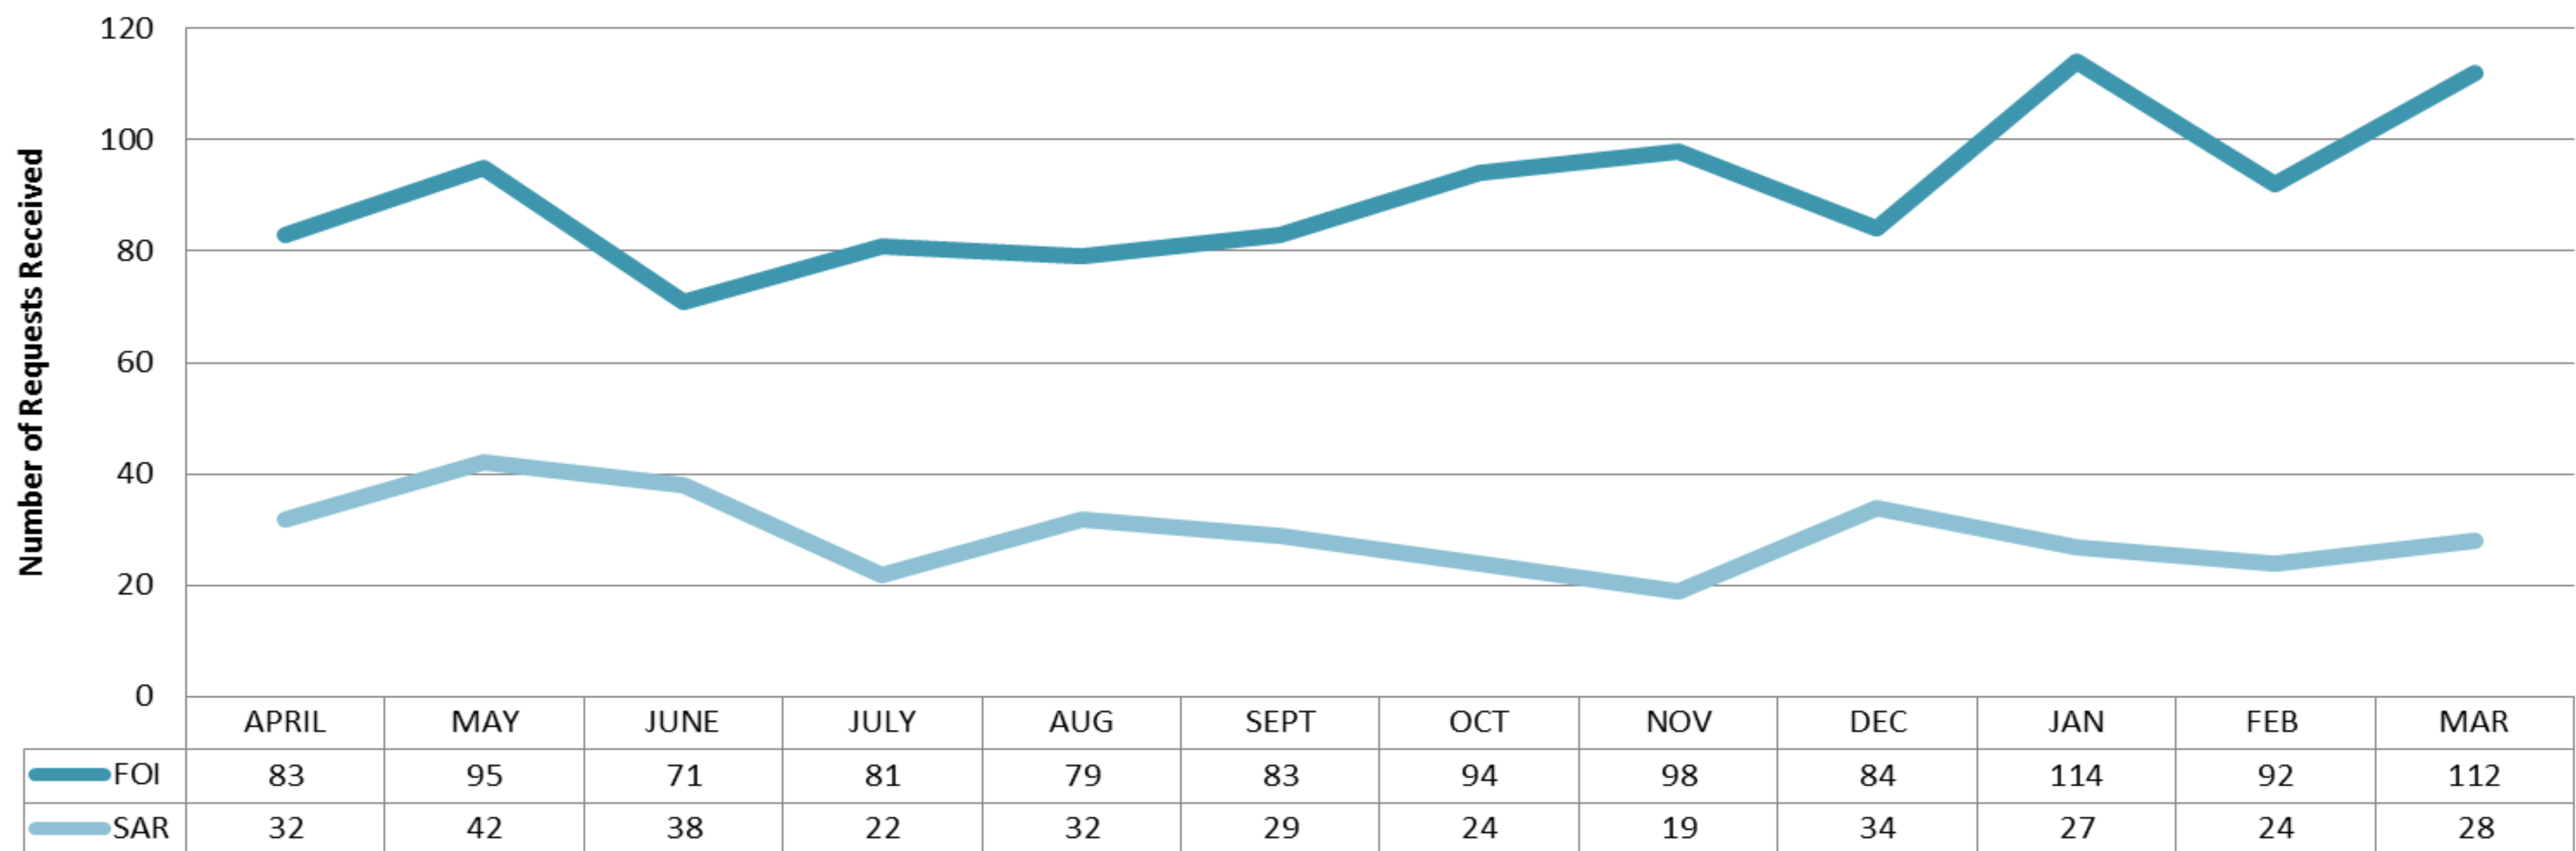

Appendix B -

FOI and SAR requests received month by month - 2016/2017

FOI and SAR requests received & completed within statutory timeframes - 2016/2017

FOI/EIR and SAR Year on Year