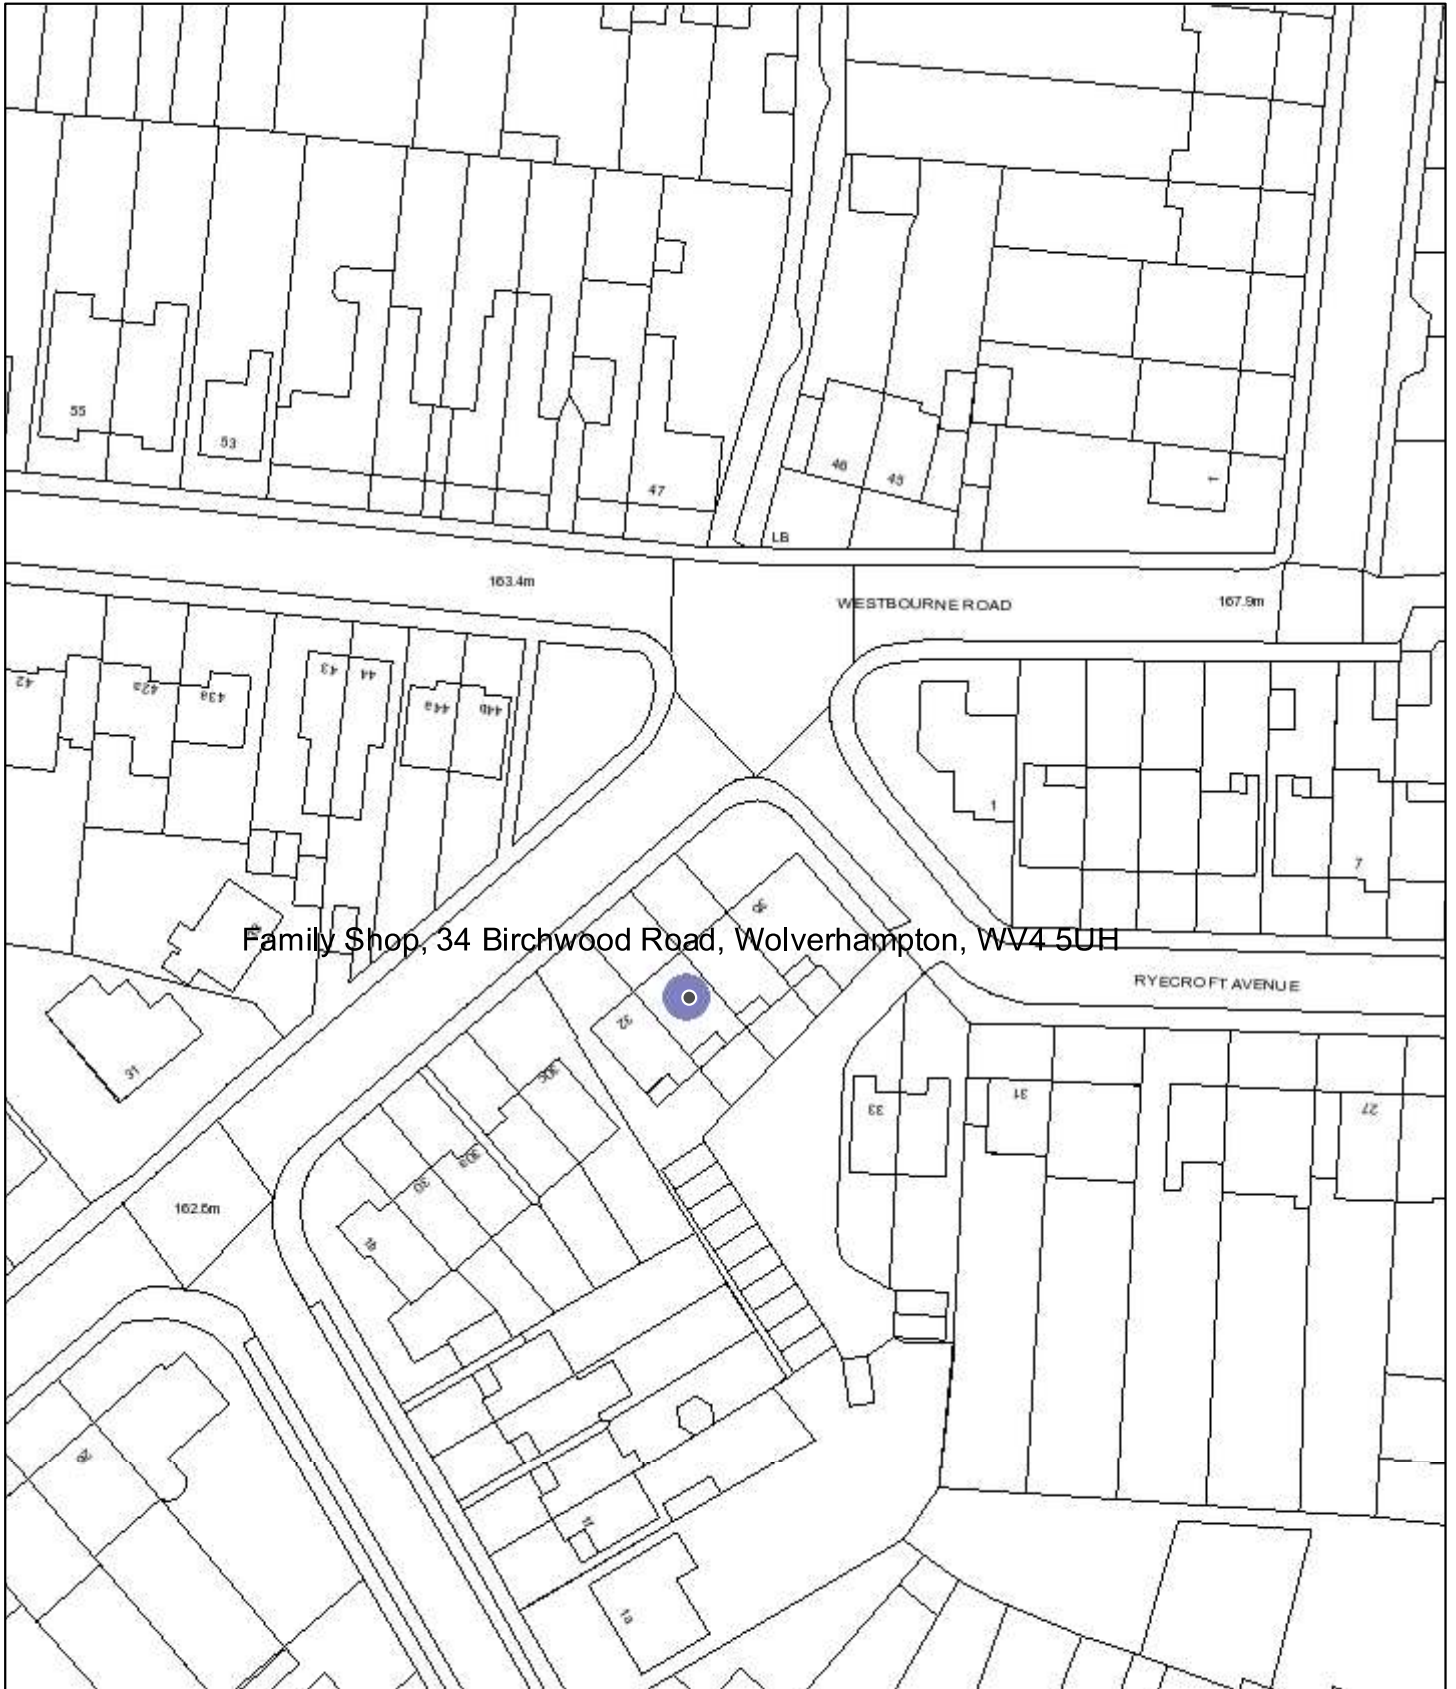

Location Plan

Family Shop, 34 Birchwood Road, Wolverhampton, WV4 5UH

8/9/2023, 11:57:39 AM

© Crown copyright and database rights 2023 Ordnance Survey AC0000815527