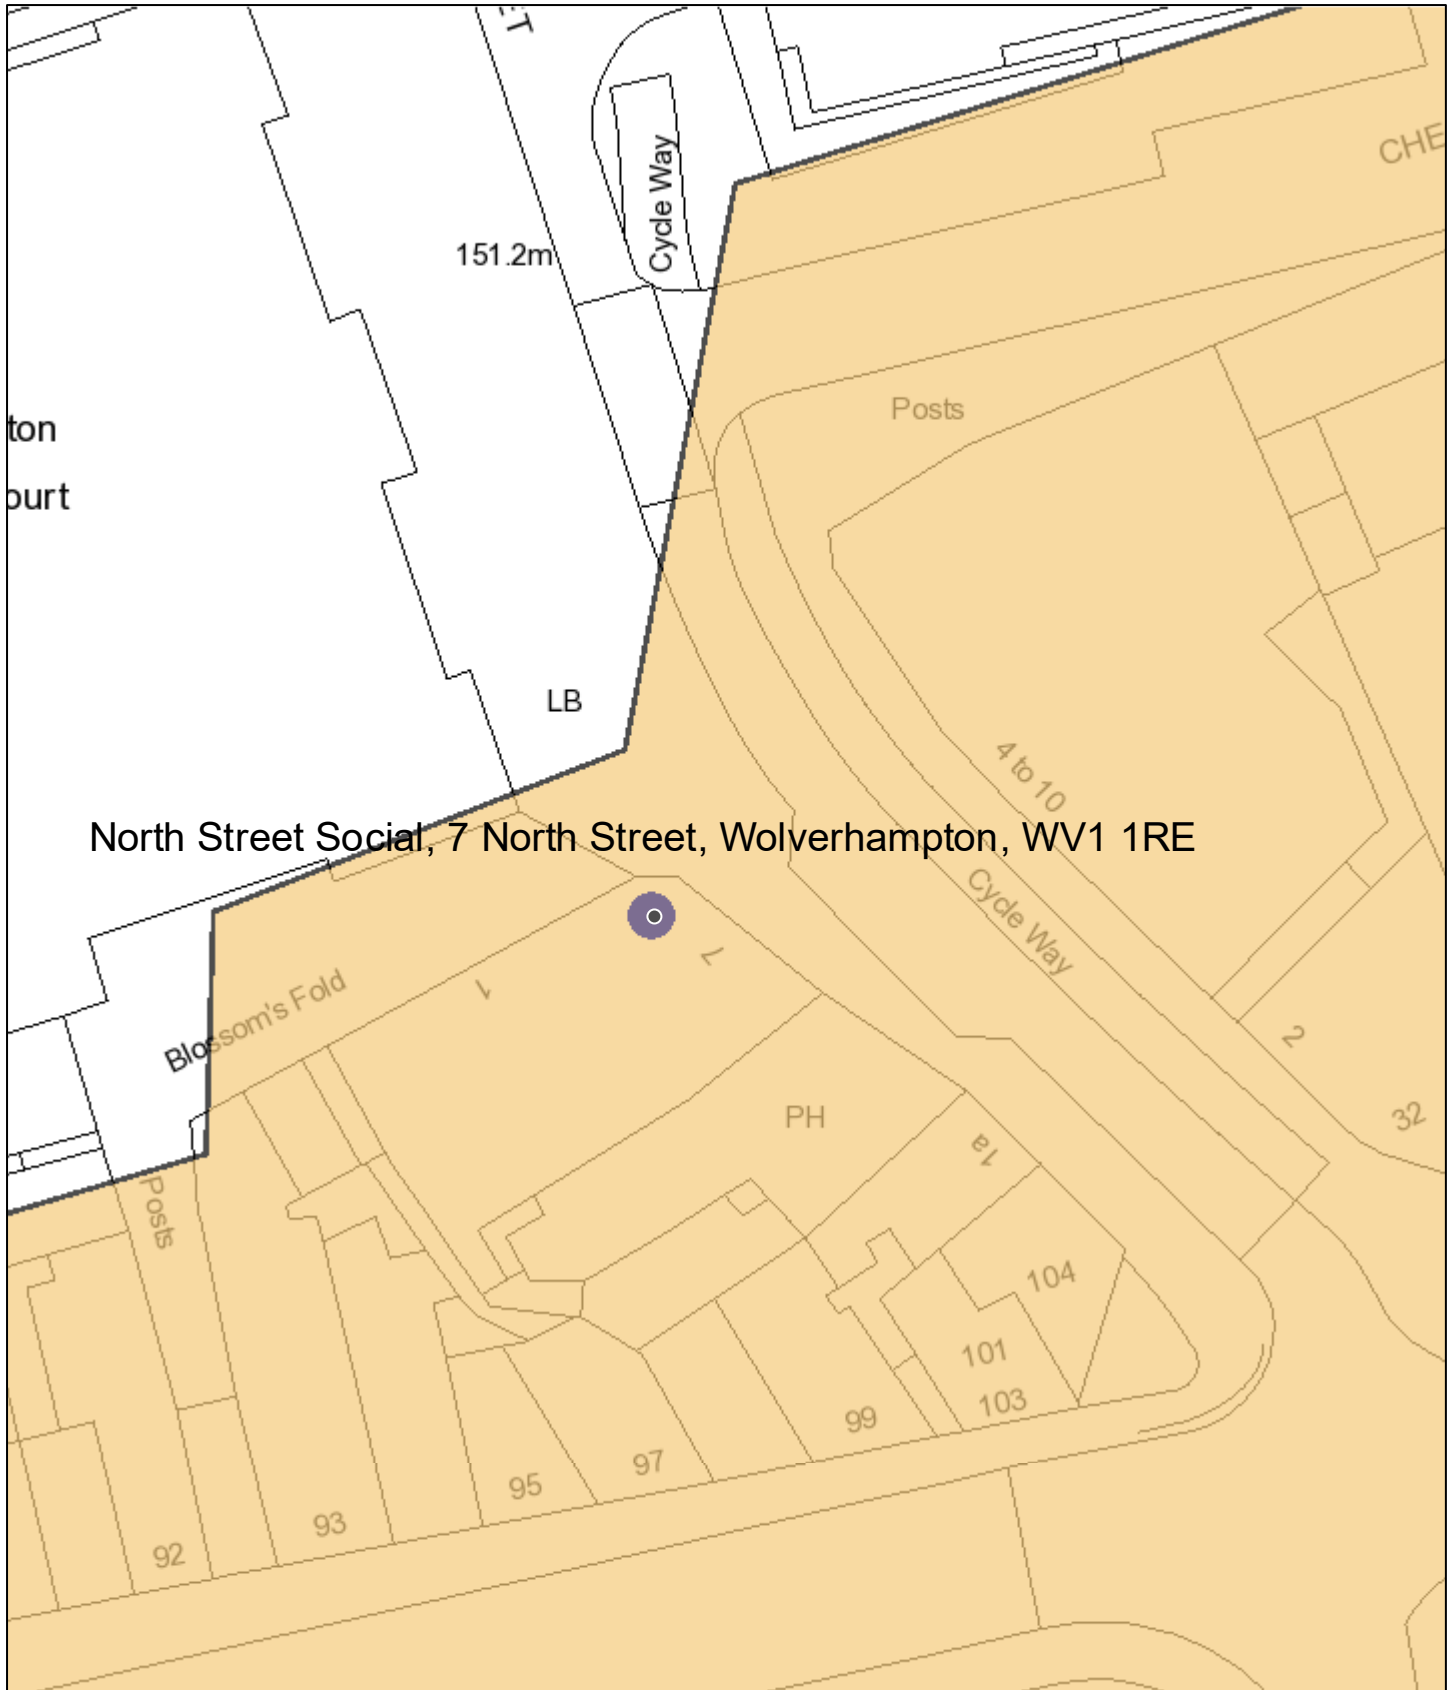

Location Plan

North Street Social, 7 North Street, Wolverhampton, WV1 1RE

26/06/2024, 15:27:08

 Cumulative Impact Zone